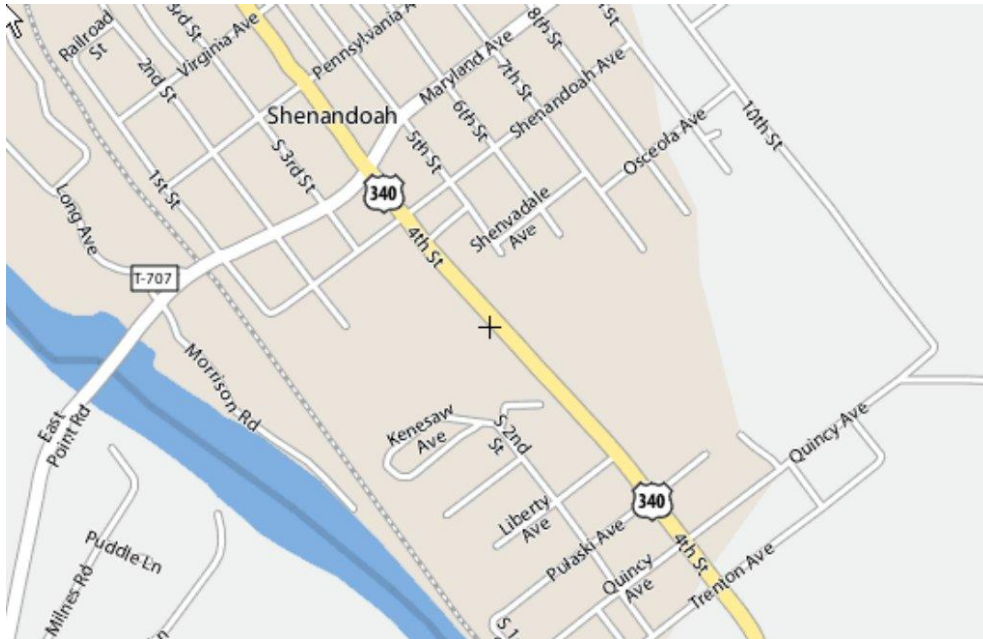

Directions to KVK in Shenandoah, VA

Shenandoah Virginia is east of Harrisonburg

KVK Precision Specialties

425 Quincy Avenue, Shenandoah, Virginia

Phone (540) 652-6102

Fax (540) 652-6447

From the North

- **I-81 S** Take exit **#269/SHENANDOAH (VA-730)/CAVERNS** – go **0.2 miles**
- Turn Left on **CAVERNS RD** - go **0.6 miles**
- Right on **OLD VALLEY PIKE (US-11)** - go **1.5 miles**
- Turn Right on **E LEE HWY (US-211)**
- Continue to follow **US-211** – go approx **5 miles (up and over mountain)**
- Turn Right on **US-340 S** - go **11 miles**
- Turn Left on **QUINCY AVE**
- **425 QUINCY AVE last building** on the Left

From the South

- **I-81 N** Take exit **#247A - ELKTON** onto **US-33 E** - go **16 miles**
- Take ramp onto **N EAST SIDE HWY(US-340 N)** toward **WAYNESBORO**
- Continue to follow **US-340 N** – go approx **5 miles**
- Turn Right on **QUINCY AVE**
- **425 QUINCY AVE last building** on the Left